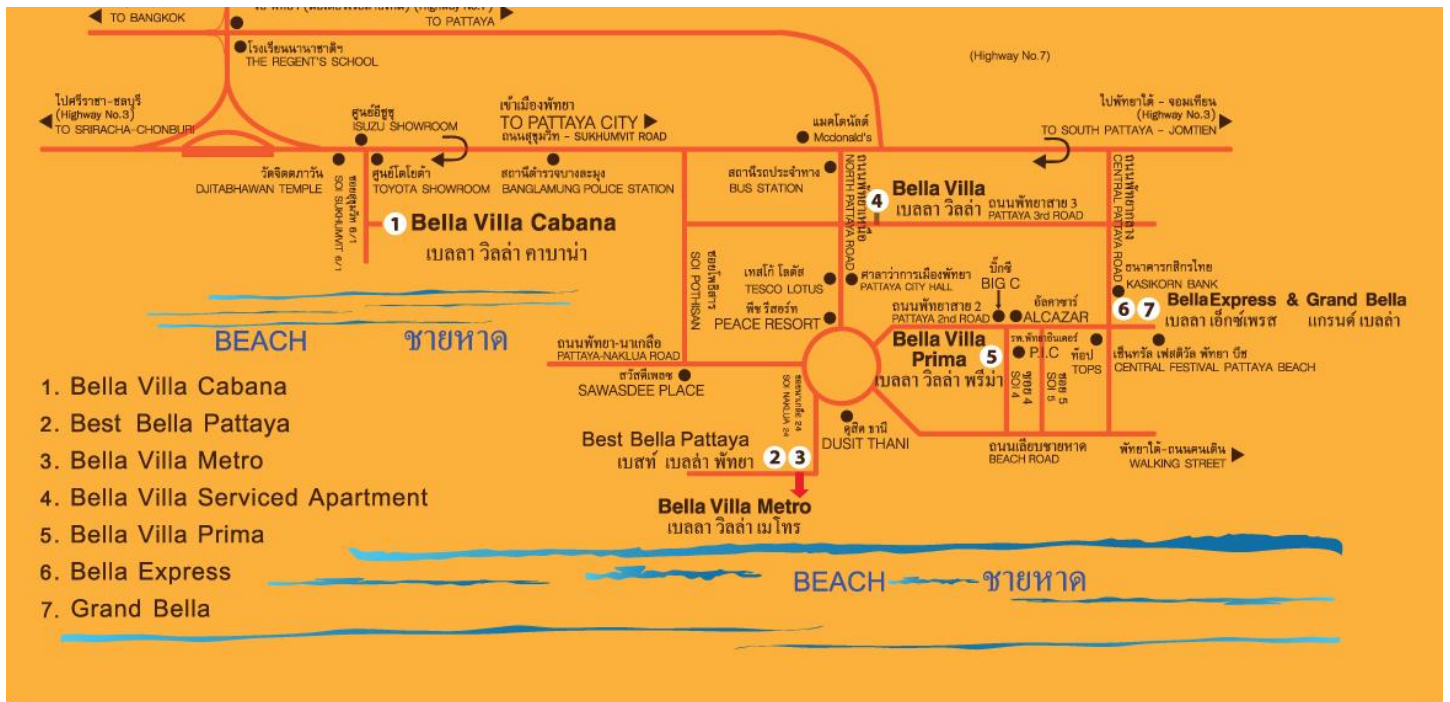

Hotels in the vicinity of the main venue:

1. Best Bella Pattaya