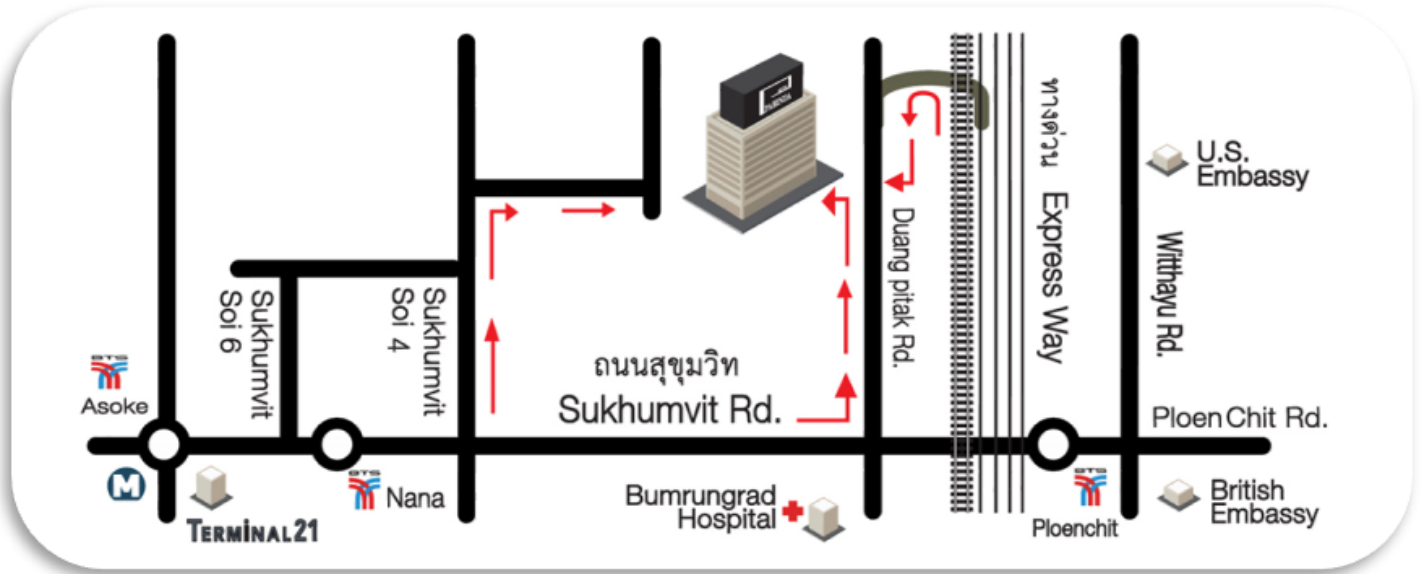

3. Parinda Hotel