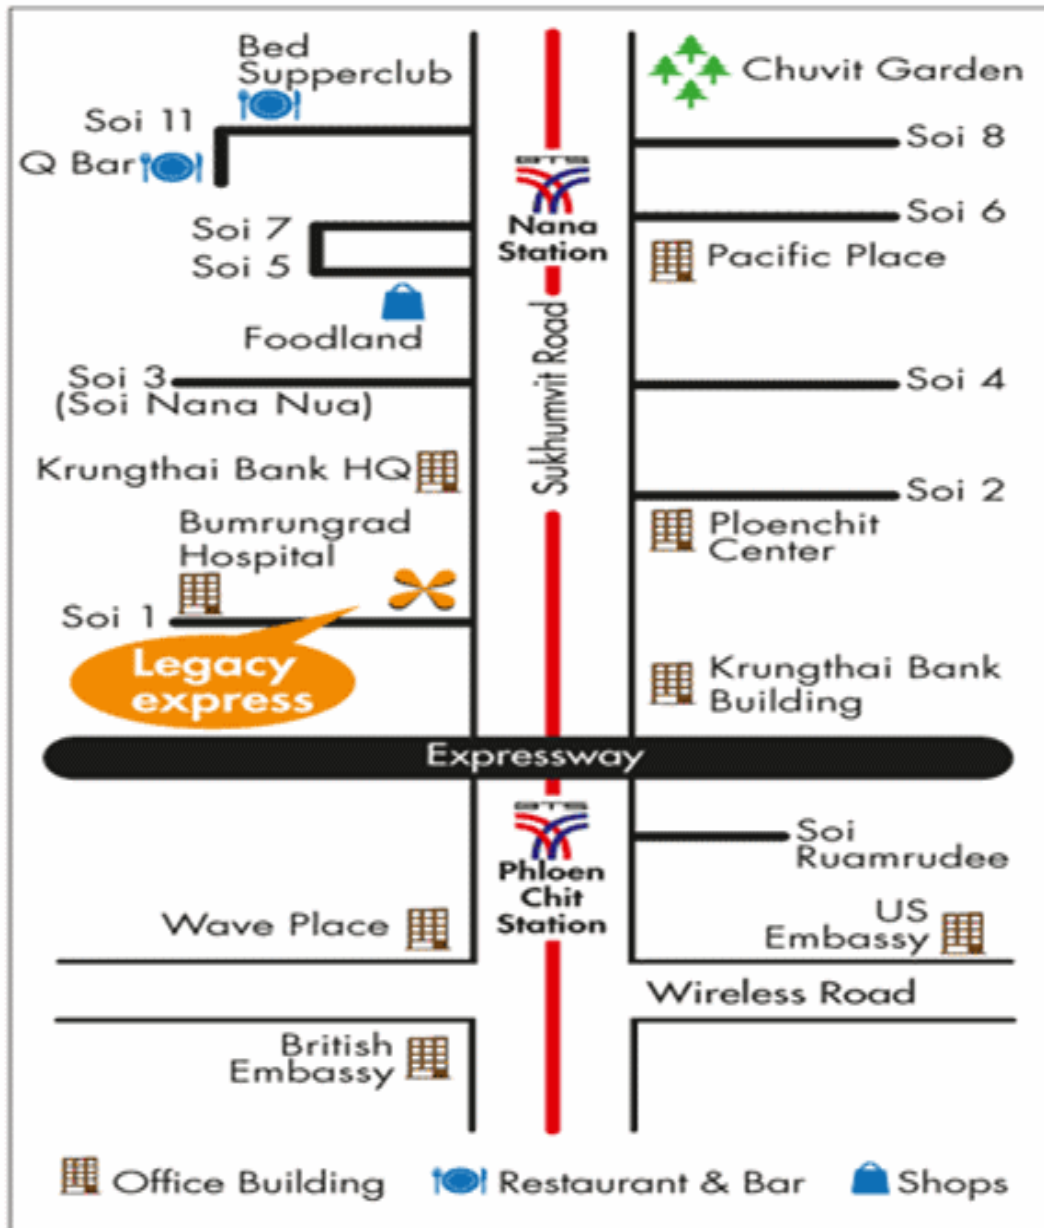

## Plaza Athénée, A Royal Méridien (Main Venue and Accommodation)

# Hotels in the vicinity of the main venue:

## 2. Legacy Express Bangkok

## Dusit Thani (Main Venue and Accommodation)